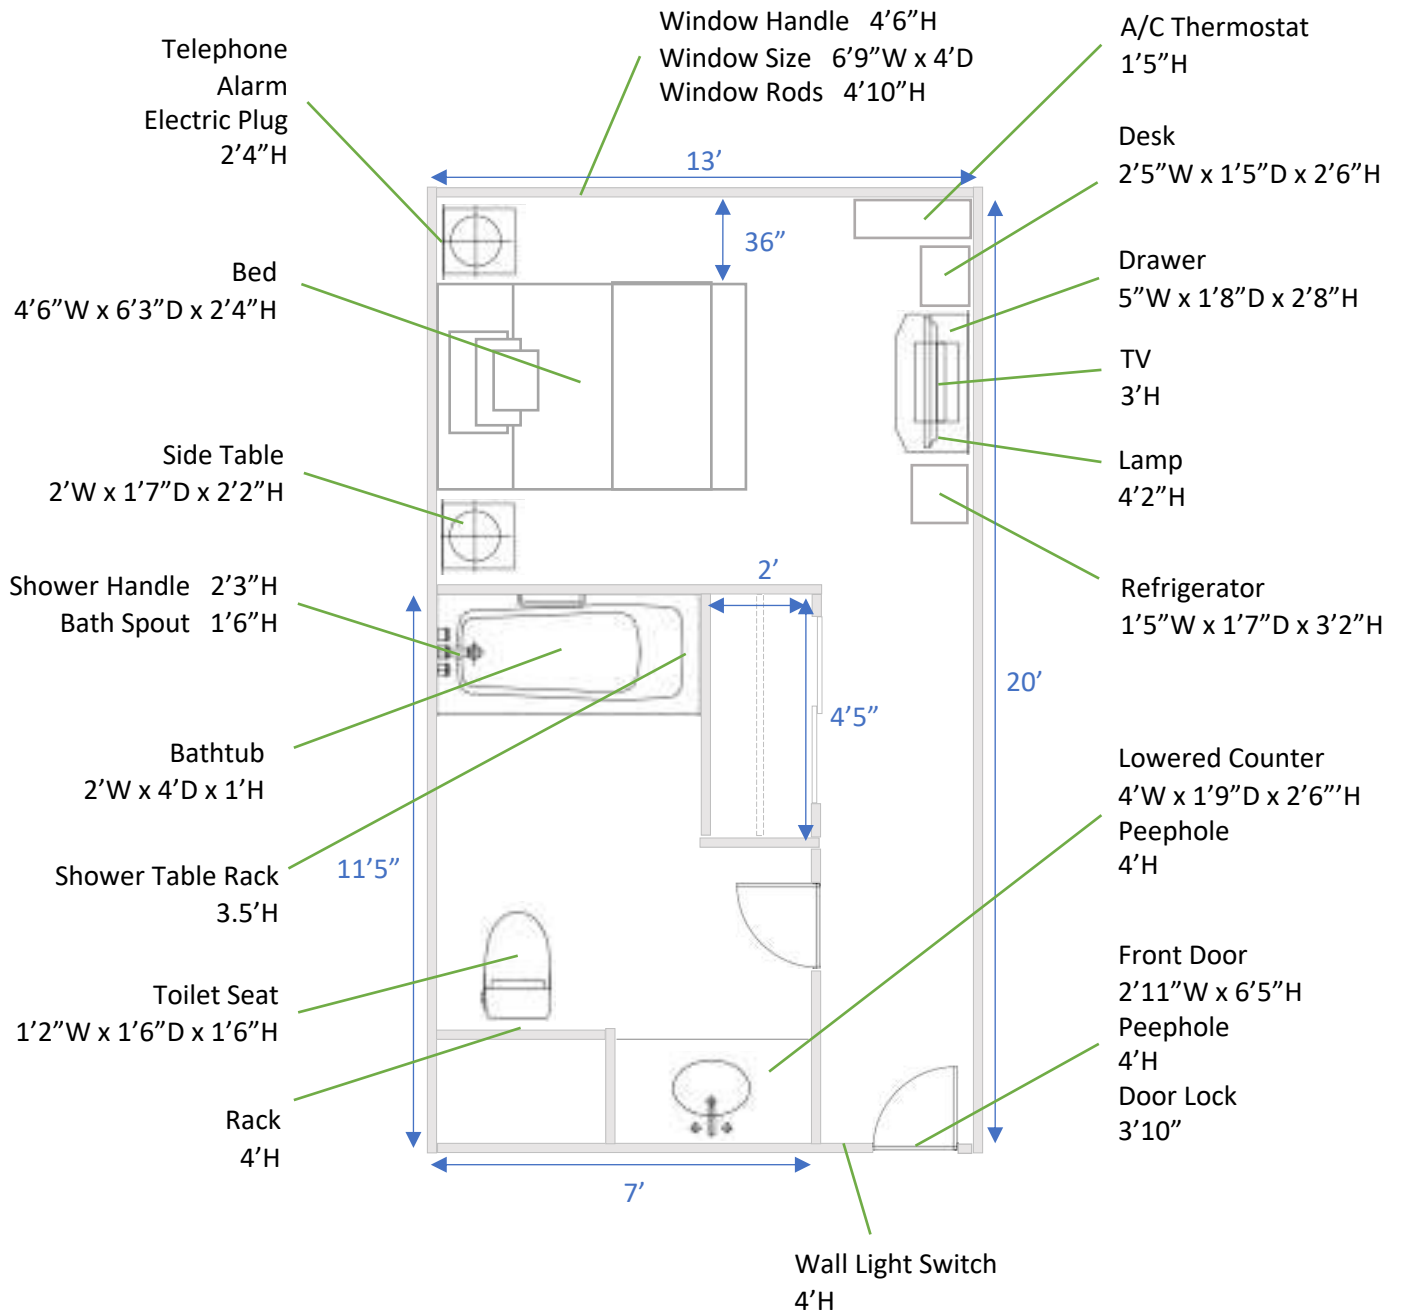

W: width D: depth H: height

Handrails near bathtub installed  
Bathing handicap seat included